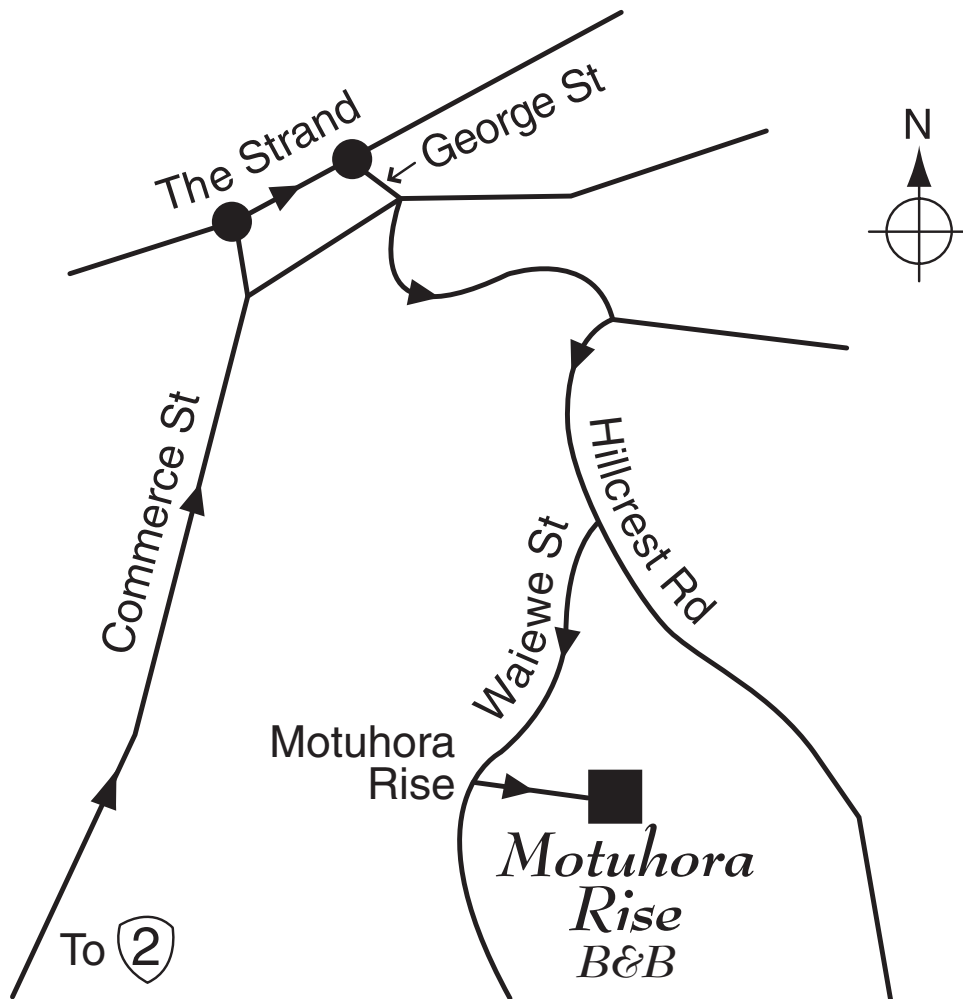

# MOTUHORA RISE B&B

*Directions: From the Strand, turn right at roundabout into George Street. Turn right into Hillcrest Road then turn right again into Waiewe Street. Take first left into Motuhora Rise, first house on the right at top of the drive. Park directly in front of the entry.*